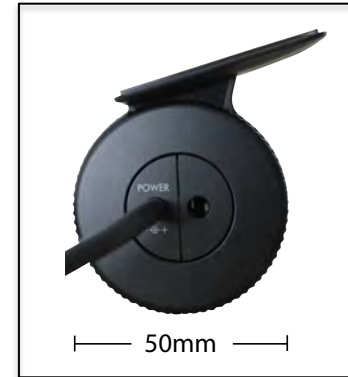

Unique Features

- Telematics Capabilities:
  - More accurate driver analysis
  - Increased vehicle utilisation,
  - Better job allocation & routing
  - Increases bottom line profits for businesses
- Fitted into the vehicle with locking case – No tampering from drivers
- Accurate location & Speed data using GPS
- Built using high quality components
- Pre/Post event recording – Never miss an incident
- Integrates with the World's leading Telematics Systems. (For a full list speak to a rep)