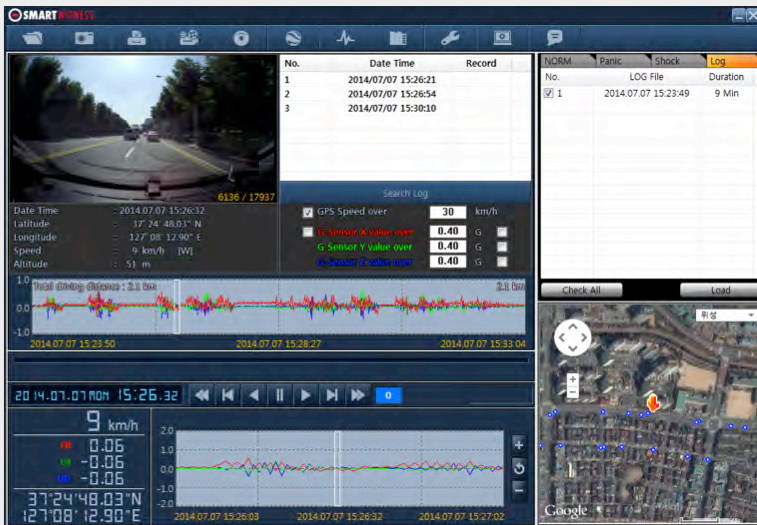

THE PROFESSIONAL'S FORWARD FACING CAMERA

SVC1080-LCA

What is the SVC1080-LCA?

- Based on technology from our award-winning SVC100
- SmartWitness is already in over 275,000 vehicles
- Our technology is already in more vehicles than any other vehicle CCTV company
- The SVC1080-LCA is the latest version with even more features including Telematics capabilities

How can it benefit you?

- Save costs by reducing incidents
- Helps companies comply with social responsibilities
- Improves driver behaviour
- Gives detailed analysis of driving style, speed & safety
- Integrates seamlessly with existing telematics systems
- Advanced software – Configure, view records, export evidence & more

Unique Features

- Telematics Capabilities:
 - More accurate driver analysis
 - Increased vehicle utilisation,
 - Better job allocation & routing
 - Increases bottom line profits for businesses
- Fitted into the vehicle with locking case – No tampering from drivers
- Accurate location & Speed data using GPS
- Built using high quality components
- Pre/Post event recording – Never miss an incident
- Integrates with the World's leading Telematics Systems. (For a full list speak to a rep)

Advanced Analysis Software

Advanced software allowing you to:

1. View recorded data with details on speed, GPS positioning and G-forces
2. Save & upload evidence quickly
3. View journey details and routes using Google Maps™
4. Get detailed driver analysis and grading on criteria set by you
5. Set G-Sensor sensitivity to suit your requirements